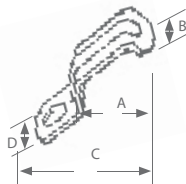

WATER-TIGHT UF CONNECTORS (ZINC DIE CAST)

HALEX PART #	DIMENSIONS (INCHES)					HALEX PART #	DIMENSIONS (INCHES)				
	A	A	B	B	C		A	A	B	B	C
	(MIN)	(MAX)	(MIN)	(MAX)		(MIN)	(MAX)	(MIN)	(MAX)		
FITS UF CABLE ONLY: #14/2, #12/2						FITS UF CABLE ONLY: #14/3-#12/3					
06605B	0.10	0.22	0.48	0.44	1.20	06607B	0.18	0.22	0.80	0.66	1.27
BAGGED ITEMS						BAGGED ITEMS					
90661	0.15	0.22	0.40	0.44	1.20	90662	0.18	0.22	0.80	0.66	1.27

SADDLE CONNECTORS (ZINC DIE CAST)

HALEX PART #	DIMENSIONS (INCHES)			HALEX PART #	DIMENSIONS (INCHES)		
	A	A	B		A	A	B
	(MIN)	(MAX)		(MIN)	(MAX)		
06703B	0.12	0.63	0.939	INSULATED THROAT			
BAGGED ITEMS				86703B	0.134	0.67	1.007
20670	0.12	0.63	0.939				

SADDLE CONNECTORS (ZINC DIE CAST)

HALEX PART #	DIMENSIONS (INCHES)		
	A	A	B
	(MIN)	(MAX)	
SNAP-IN TYPE			
06703NB	0.12	0.83	0.939

EMT-TO-NON-METALLIC (ZINC DIE CAST) COMBINATION COUPLINGS

HALEX PART #	DIMENSIONS (INCHES)			HALEX PART #	DIMENSIONS (INCHES)		
	A	A	B		A	A	B
	(MIN)	(MAX)		(MIN)	(MAX)		
15303B	0.17	0.63	1.35	BAGGED ITEMS			
				91530	0.17	0.63	1.35

LIQUID-TIGHT CONNECTORS (ZINC DIE CAST) ONE-PIECE

HALEX PART #	DIMENSIONS (INCHES)			HALEX PART #	DIMENSIONS (INCHES)		
	A	B	C		A	B	C
06305B	1.661	0.521	1.543	WITH INSULATED THROAT			
06307B	1.721	0.521	1.79	86305B	1.741	0.591	
BAGGED ITEMS				86307B	1.801	0.60	1.79
90361	1.661	0.521	1.543				
90362	1.721	0.521	1.79				